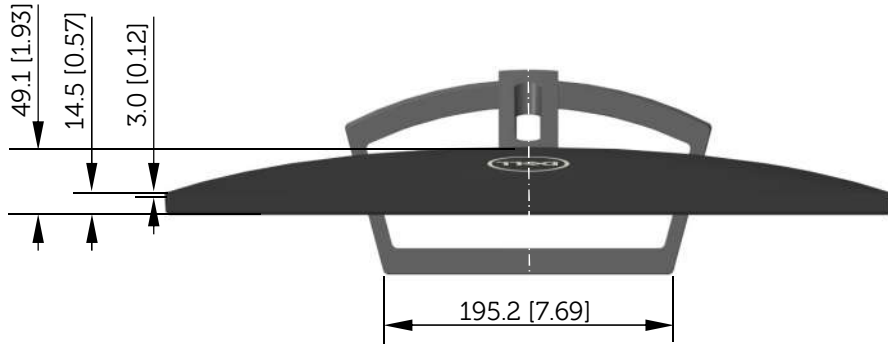

S2218H / S2218M Outline Dimension

Unit: mm (inch)
 Dimension: Nominal
 Scale: Not to scale

Back view of Monitor without stand

S2318H / S2318HX / S2318HN / S2318NX / S2318M Outline Dimension

Unit: mm (inch)
 Dimension: Nominal
 Scale: Not to scale

Back view of Monitor without stand